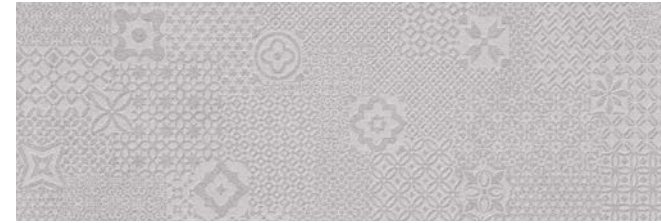

Squared Desert

Batik Sand

Batik Desert

Cala Grey

Squared Grey

Batik Grey

Squared Grey 30x90 cm / 12"x36"

Formatos disponibles