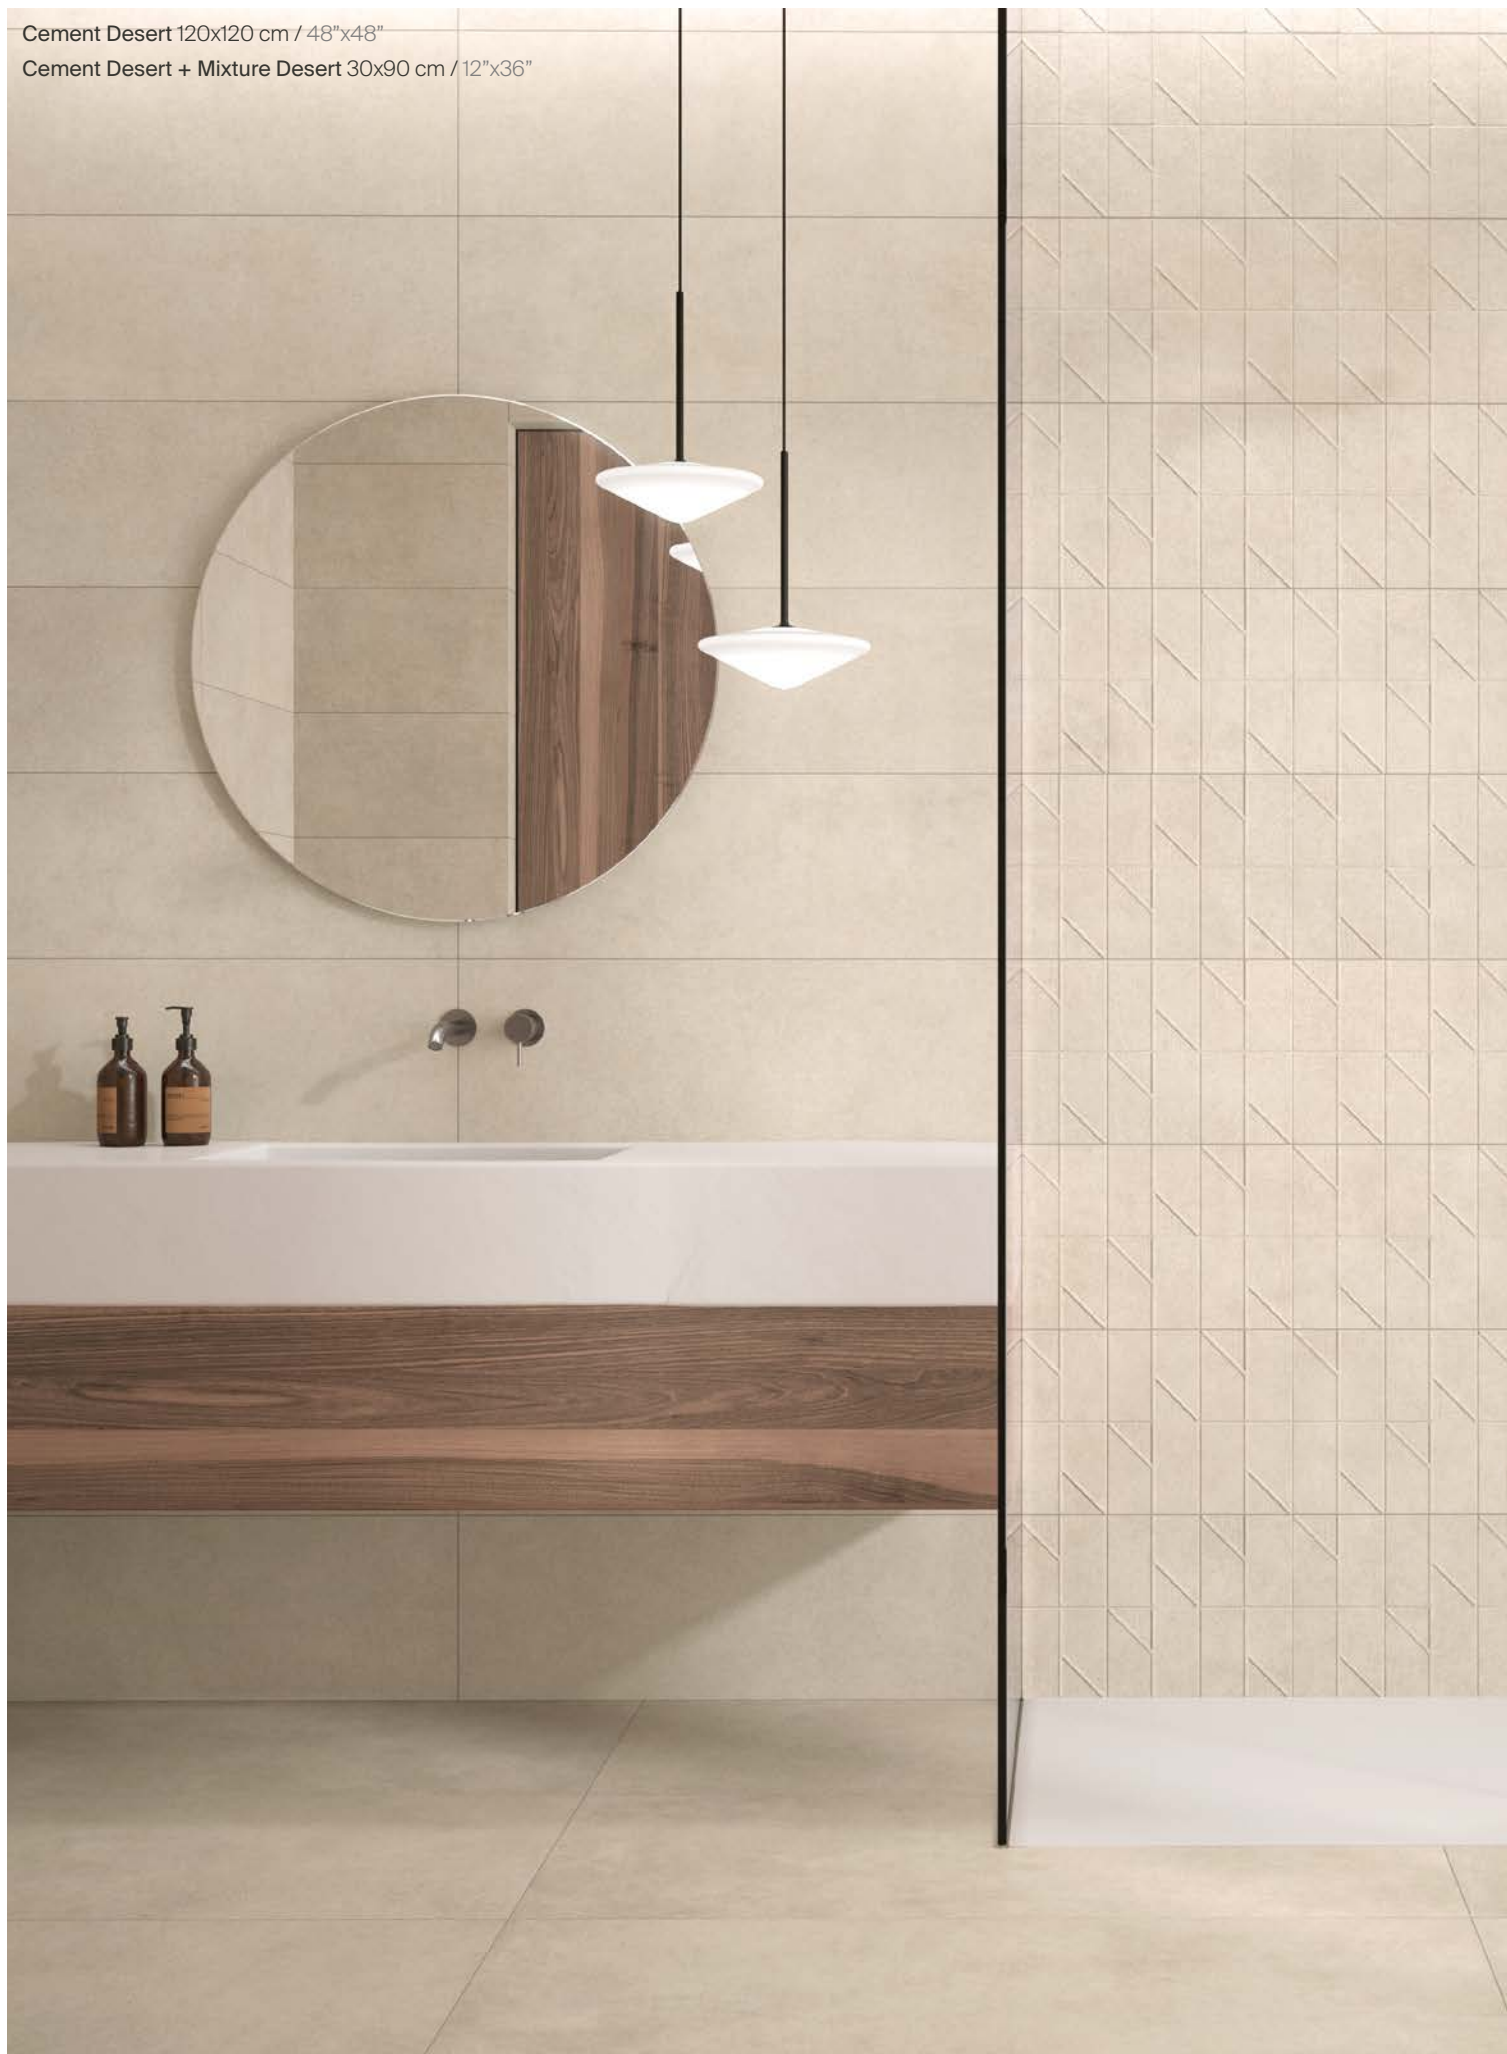

Cement Desert 120x120 cm / 48"x48"
Cement Desert + Mixture Desert 30x90 cm / 12"x36"