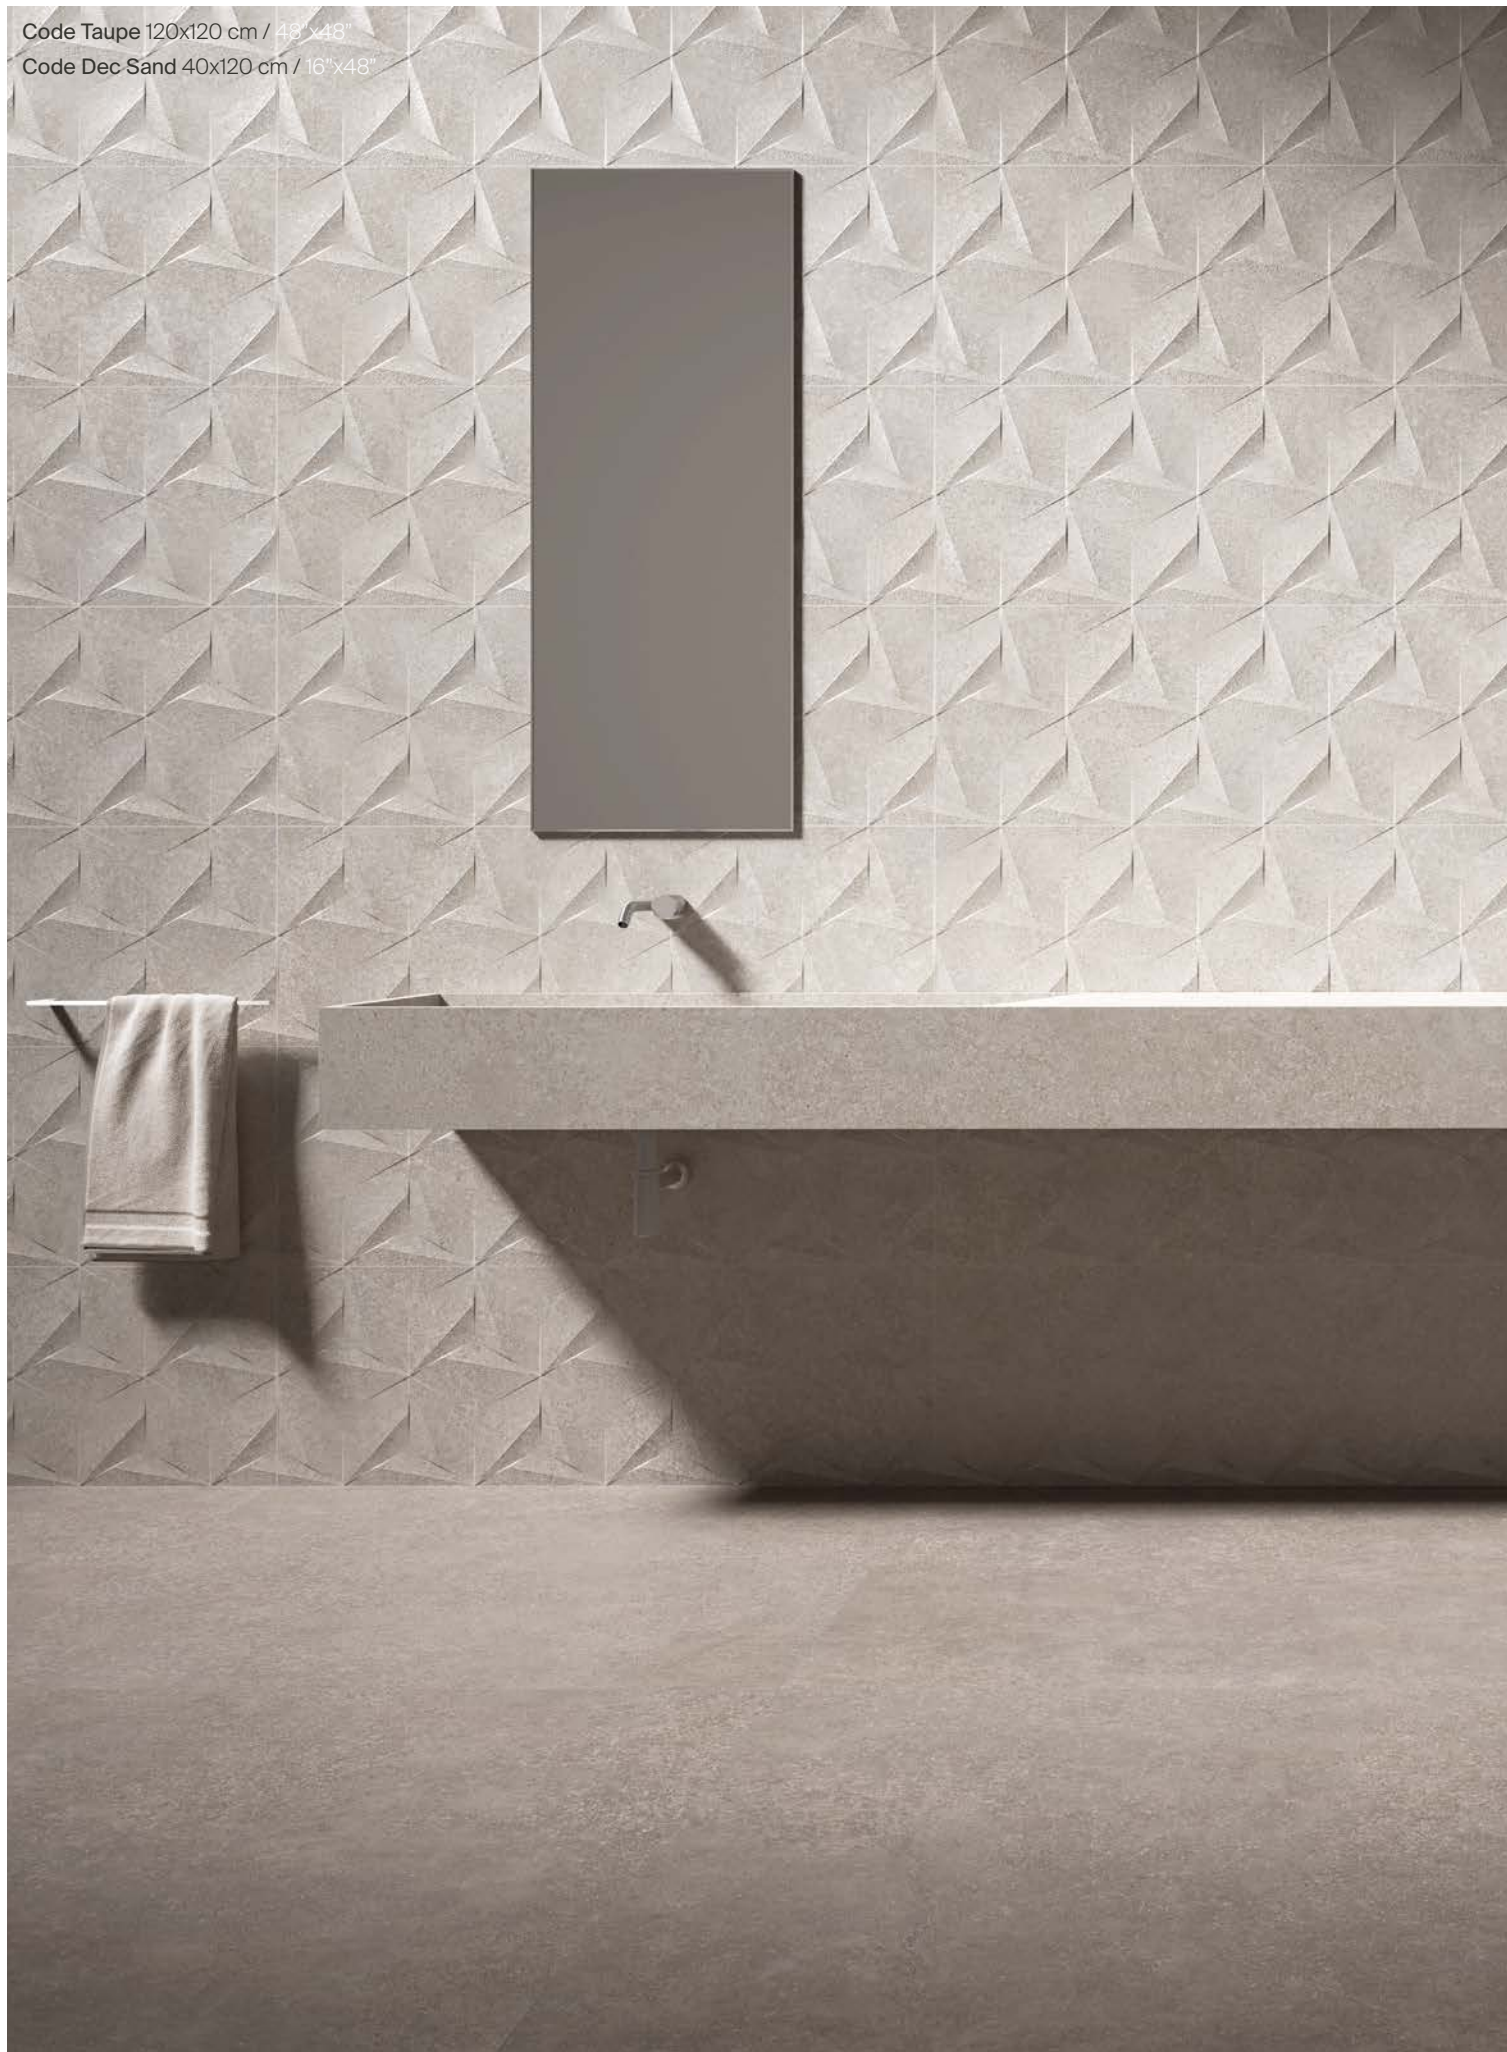

Code Taupe 120x120 cm / 48"x48"
Code Dec Sand 40x120 cm / 16"x48"