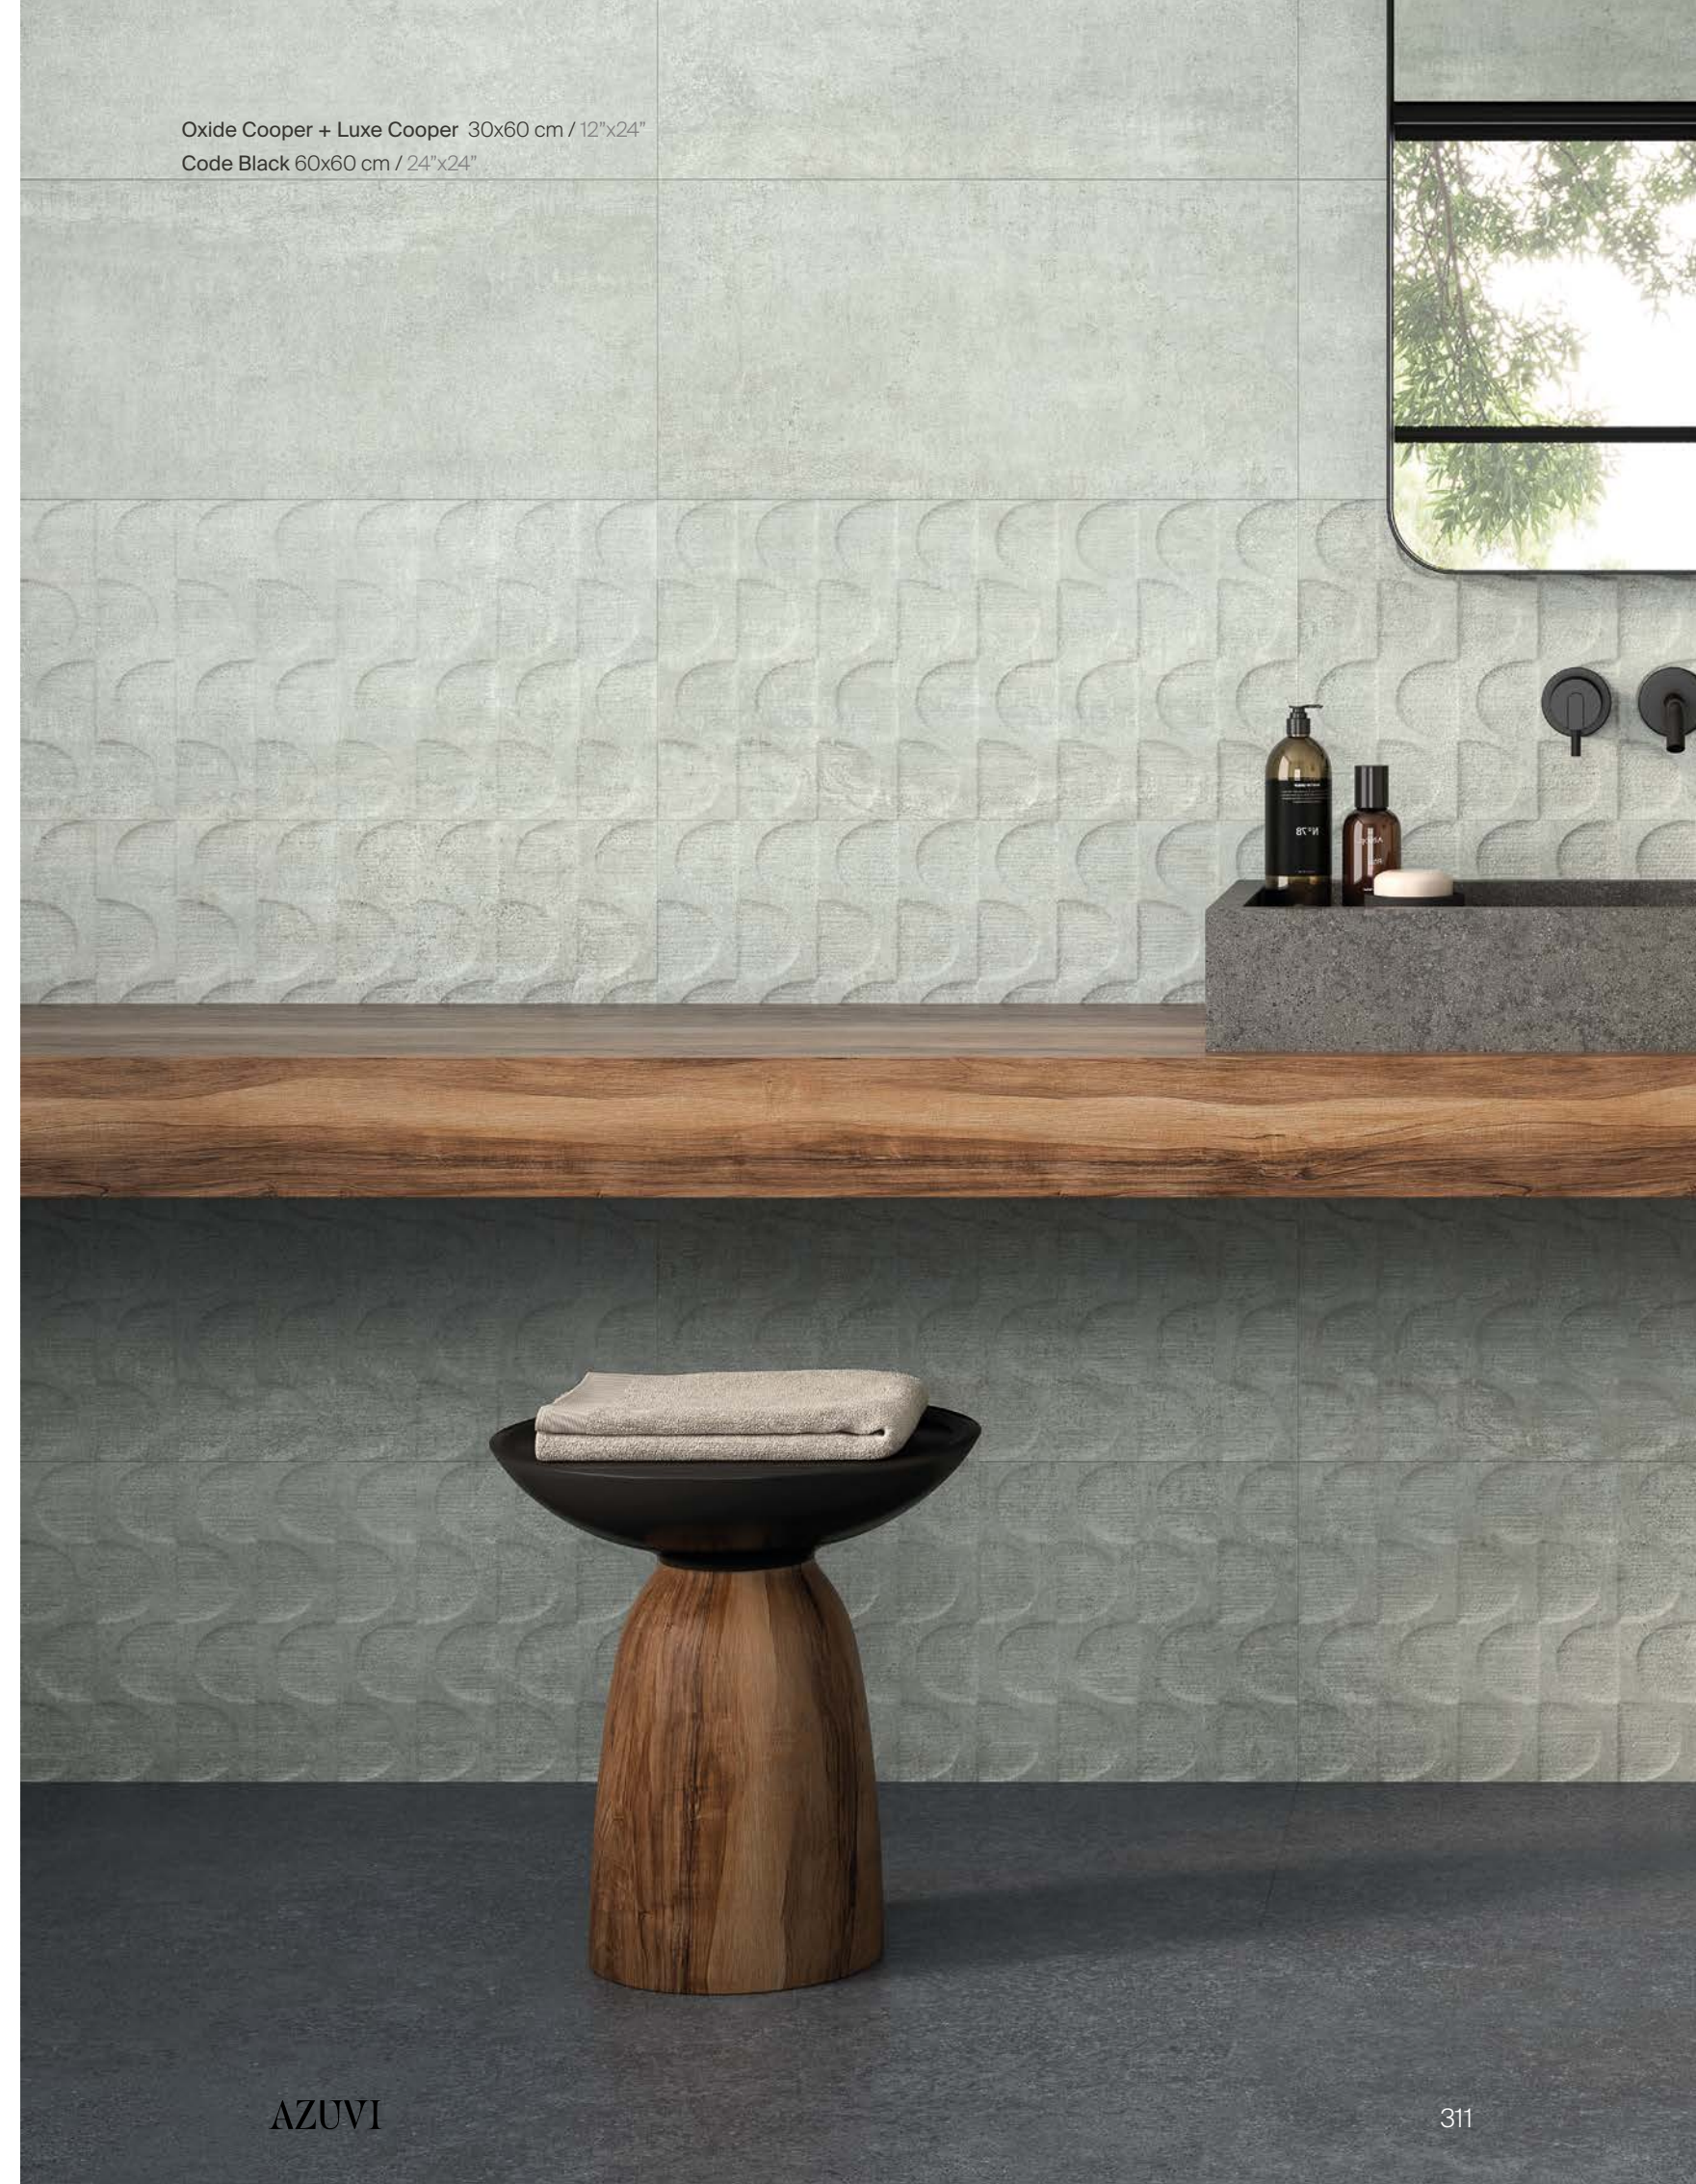

Atemporal
Atemporary
Atemporaire

OXIDE

La colección Oxide es una expresión única inspirada en el acero corten.

Su inconfundible estética de óxido junto con la gama de tonos, hacen que sea una colección versátil donde los ambientes son contemporáneos y sofisticados.

El decorado geométrico Luxe, ayuda a dar un toque distintivo y a la vez, elegante.

The Oxide collection is a unique expression inspired by corten steel.

Its unmistakable rust aesthetic together with the range of shades, make it a versatile collection where ambiances are contemporary and sophisticated.

The geometric Luxe decor helps to give a distinctive yet elegant touch.

La collection Oxide est une expression unique inspirée de l'acier corten.

Son esthétique rouille inimitable et sa gamme de nuances en font une collection polyvalente où les ambiances sont contemporaines et sophistiquées.

Le décor géométrique Luxe contribue à donner une touche distinctive et élégante.

Oxide Cooper + Luxe Cooper 30x60 cm / 12"x24"
Code Black 60x60 cm / 24"x24"