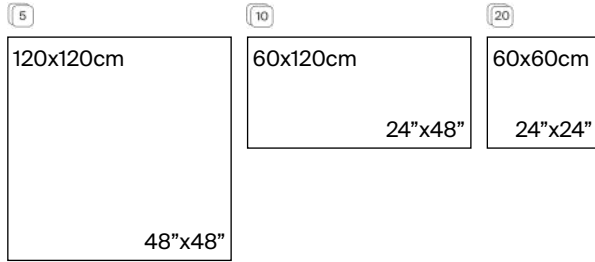

Formatos disponibles
Available formats / Formats disponibles

Formato Size	Formato real Work size	Acabado Finish	Pz/Caja Pcs/Box	M²/Caja Sqm/Box	Kg/Caja Kg/Box	Cajas/Pallet Boxes/Pallet	M²/Pallet Sqm/Pallet	Kg/Pallet Kg/Pallet	Colores disponibles Available colours
120x120 - Rc G-975	1200x1200x9,00	Mate · Rectificado / Matt · Rectified Calizia: C1 · R10 · A / Navona: C1 · R10 · A+B	1	1,44	30,13	40	57,60	1.265,00	
60x120 - Rc G-670	600x1200x9,00	Mate · Rectificado / Matt · Rectified Calizia: C1 · R10 · A / Navona: C1 · R10 · A+B	2	1,44	28,00	36	51,84	1.092,00	
60x60 - Rc G-615	600x600x9,00	Mate · Rectificado / Matt · Rectified Calizia: C1 · R10 · A / Navona: C1 · R10 · A+B	4	1,44	27,00	32	46,08	950,00	

Piezas especiales pág 330 - 333
Special tile pieces
Pièces spéciales