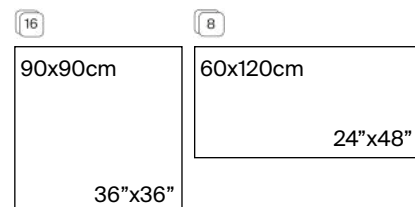

Formatos disponibles Available formats / Formats disponibles