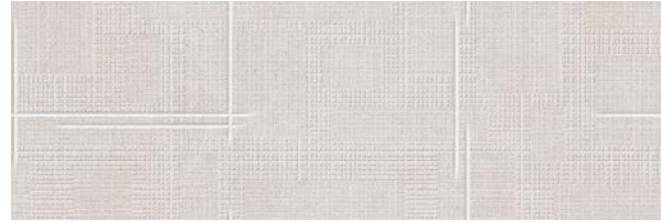

Squared Desert

Batik Sand

Batik Desert

Cala Grey

Squared Grey

Batik Grey

Squared Grey 30x90 cm / 12"x36"

Formatos disponibles