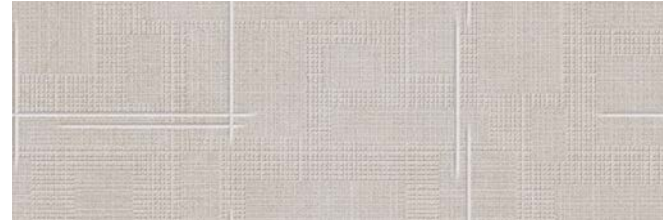

Squared Desert

Batik Sand

Batik Desert

Cala Grey

Squared Grey

Batik Grey

Squared Grey 30x90 cm / 12"x36"

Formatos disponibles