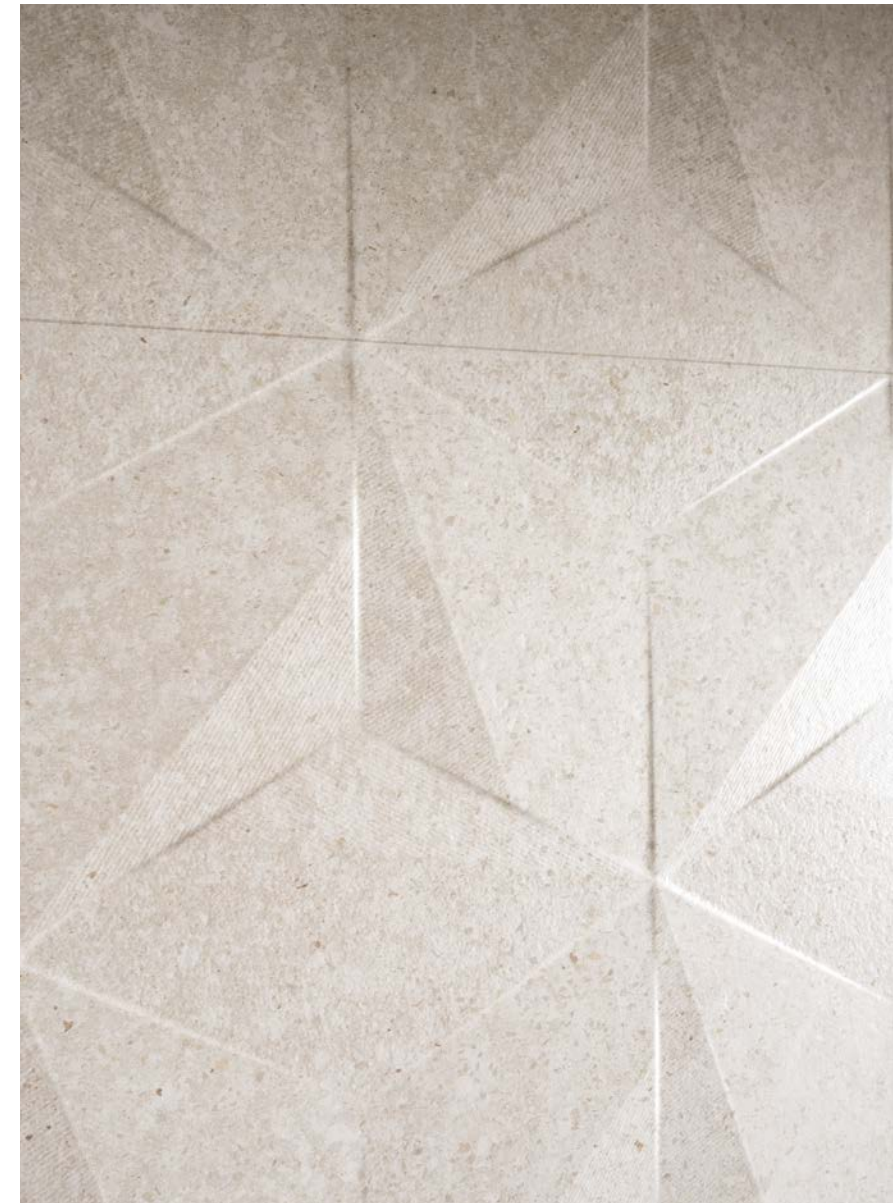

Woodcode Grey 20x120 cm / 8"x48"
Code Grey 120x280 cm / 48"x110"

Code Taupe 120x120 cm / 48"x48"
Code Dec Sand 40x120 cm / 16"x48"

Code Dec Sand 40x120 cm / 16"x48"

CODE

Porcelánico
Porcelain tiles / Grès cérame