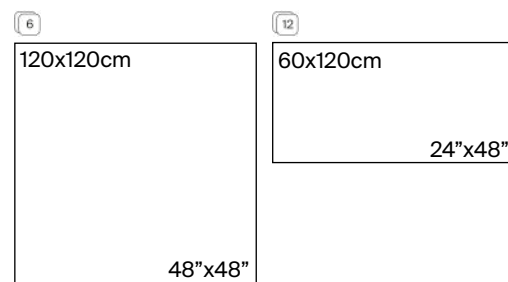

Formatos disponibles

Available formats / Formats disponibles

Formato Size	Formato real Work size	Acabado Finish	Pz/Caja Pcs/Box	M²/Caja Sqm/Box	Kg/Caja Kg/Box	Cajas/Pallet Boxes/Pallet	M²/Pallet Sqm/Pallet	Kg/Pallet Kg/Pallet	Colores disponibles Available colours
120x120 - Rc POLISHED G-980	1200x1200x10,20	Pulido · Rectificado / Polished · Rectified CO	1	1,44	39,00	36	51,84	1.250,00	
60x120 - Rc POLISHED G-650	600x1200x10,50	Pulido · Rectificado / Polished · Rectified CO	2	1,44	34,00	32	46,08	1.140,00	

Piezas especiales pág 330 - 333
Special tile pieces
Pièces spéciales