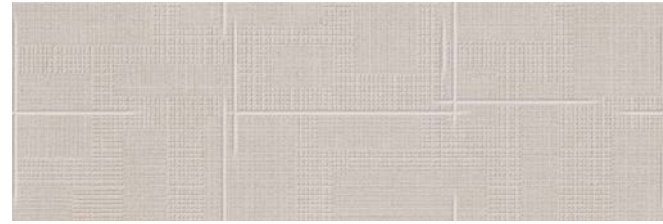

Squared Desert

Batik Sand

Batik Desert

Cala Grey

Squared Grey

Batik Grey

Squared Grey 30x90 cm / 12"x36"

Formatos disponibles