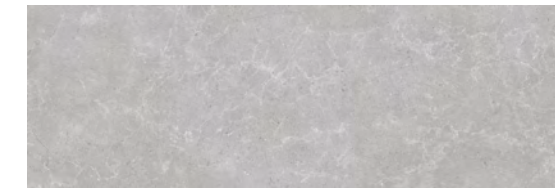

Hauteville Grey 25x75 cm / 10"x30"