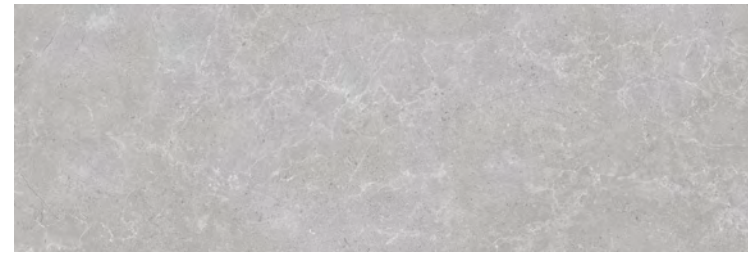

Hauteville Grey 40x120 cm / 16"x48"