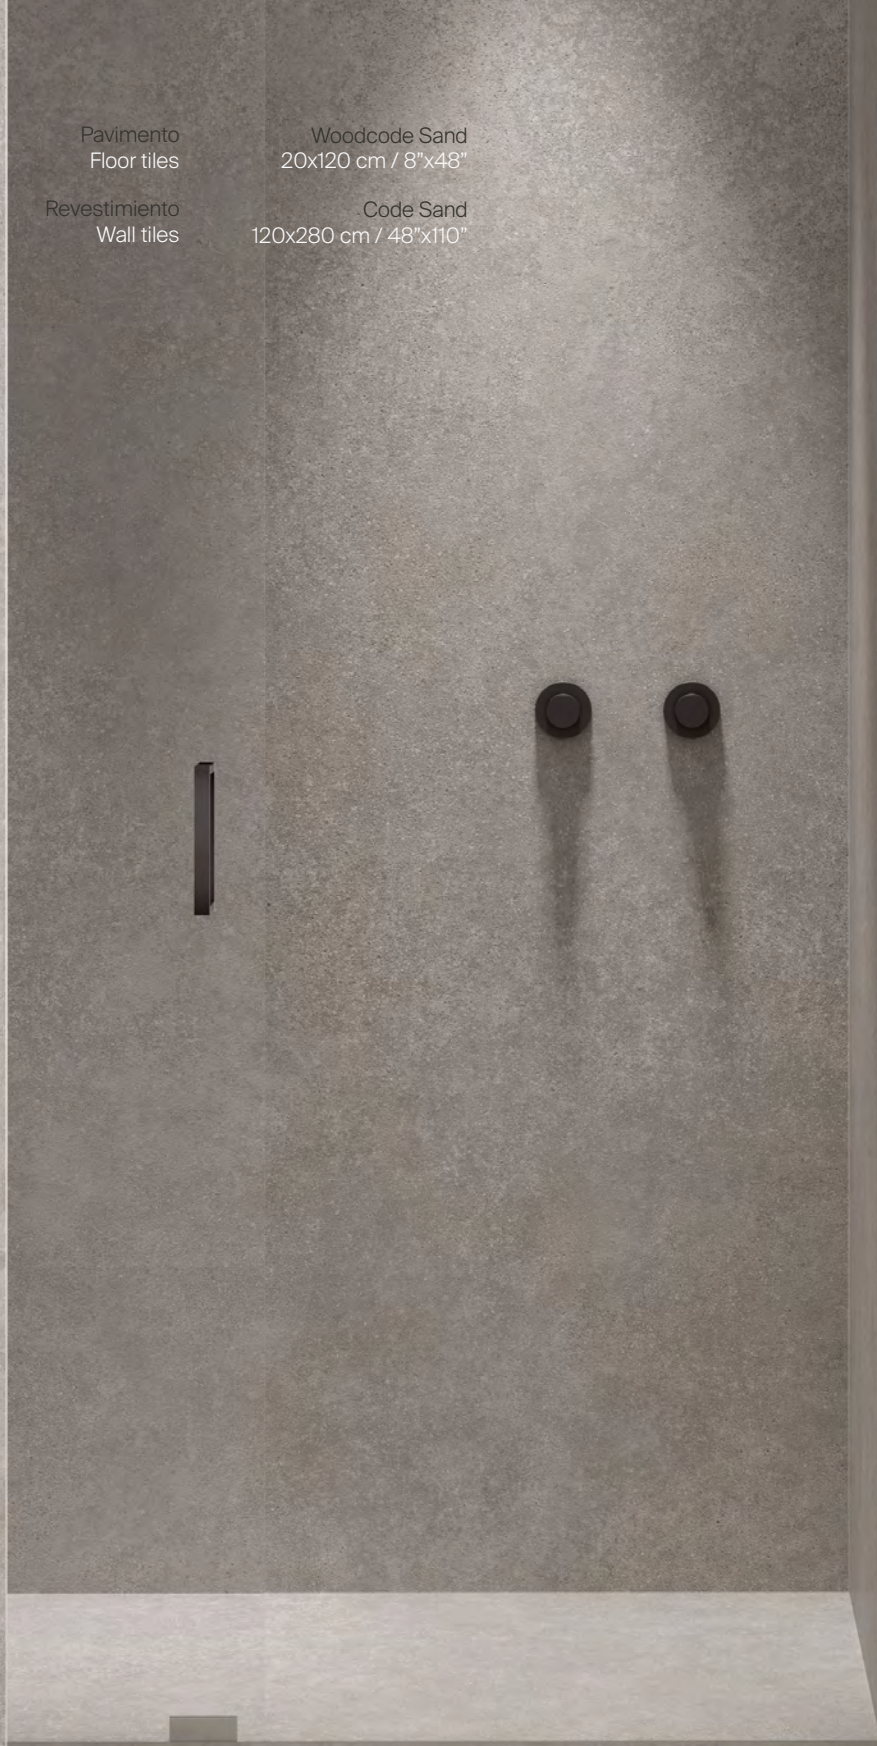

Pavimento
Floor tiles

Woodcode Sand
20x120 cm / 8"x48"

Revestimiento
Wall tiles

Code Sand
120x280 cm / 48"x110"